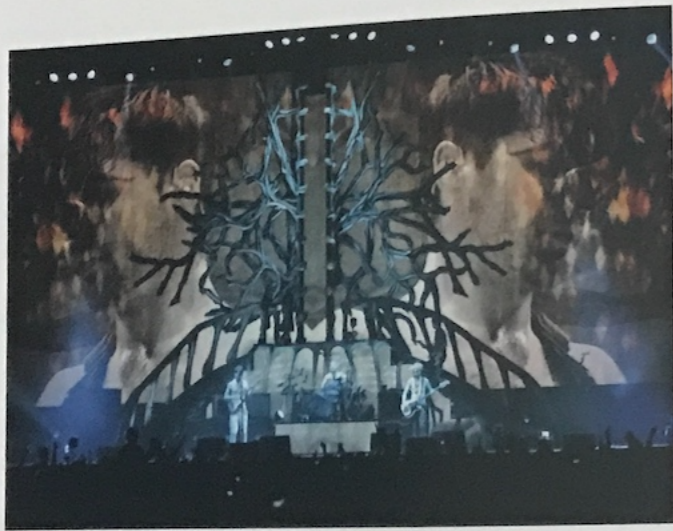

Biffy Clyro Arena Tour 2013

• "Opposites" Tour + Tree Structure

Biffy Clyro is a trio from Scotland. In its UK arena tour, the trio played 11 shows, in support of their new album *Opposites* around the country, kicking off at Newcastle Metro Radio Arena 20, expanding to Cardiff, Manchester, Glasgow etc, and finishing up at London O2 Arena.

Production designer Misty Buckley designed a mind blowing stage for Biffy Clyro that drew inspiration from the front cover of the band's new album—a symbol of growth and a twist of a tree. Buckley took a further step on the tree structure and created the internal human body details with skeletons and organs. Buckley revealed the heart and soul of the band with a sculptural representation of Da Vinci's anatomical drawings. The set was like a human structure background and with a huge screen behind, served as an incredible tool to tell stories about the evolution so apparent in the album, the individuals and, ultimately, the show.